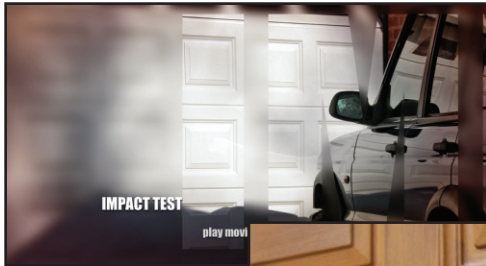

FOCUS

On...

Focus On... for news, information and updates

Garage Doors With Impact...

THE IMPACT TEST DVD

We've all done it - misjudged our parking and nudged the garage door or had budding David Beckham use the garage door as a target for that curving free kick...

With most garage doors the result is a permanent reminder - an unsightly dent. With a GRP garage door the effect is more likely to be no effect at all! You can see for yourself with our new impact test DVD.

The test uses similar methods to the European standard impact test for double glazed units and easily demonstrates the unique resilience of a GRP garage door to every day knocks and bumps.

Such strength does not come at the expense of style - the high gloss white and woodgrain finishes are matchless for their good looks.