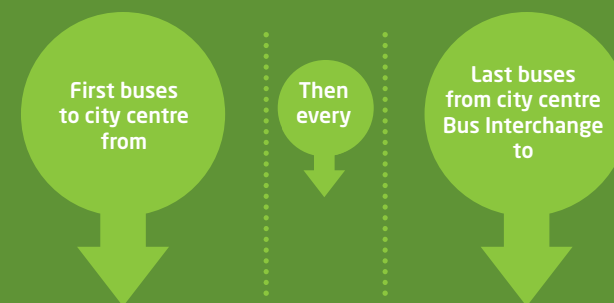

Green Line Service PR2

Mondays to Fridays

Boughton Heath - 7am
Sealand Rd - 7.06am

12
mins

Sealand Rd - 7pm
Boughton Heath - 7.06pm

Saturdays

Boughton Heath - 8am
Sealand Rd - 8.06am

12
mins

Sealand Rd - 7pm
Boughton Heath - 7.06pm

Sundays and Bank Holidays

Boughton Heath - 9.10am
Sealand Rd - 9.10am

15
mins

Sealand Rd - 6.10pm
Boughton Heath - 6.10pm

Christmas Period Late Night Shopping

Extra journeys will operate from the third Thursday in November until the last Thursday before Christmas Day.
Also Monday to Friday inclusive during the third week in December.

Boughton Heath - 7.10pm
Sealand Rd - 7.10pm

15
mins

Sealand Rd - 9.10pm
Boughton Heath - 9.10pm