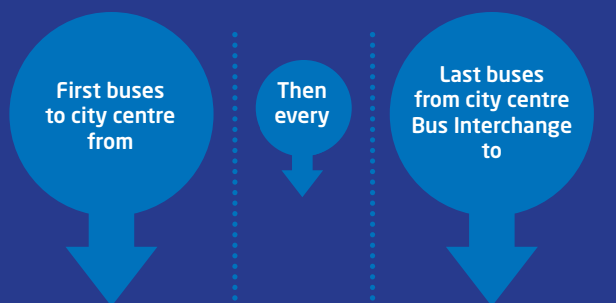

Chester Park&Ride

Getting into Chester is easy

Whatever you are planning to do in the City, using one of our **Park&Ride** services means a stress free visit without the hassle of traffic and parking in the City Centre.

Cool new buses

State-of-the-art buses with climate control, **free** 4G Wi-Fi, comfortable e-leather seats, next stop announcements and the latest euro 6 clean engine technology will ensure a pleasant and relaxing journey.

Cool fares too

Parking for **Park&Ride** users is **free** at our four sites, and our return fares are very reasonable:

- **Adult** – just £2.00 and up to two accompanied children (up to 16) **free**
- **Frequent traveller?** A six trip ticket can be purchased for the price of five from brand new machines at each site
- **Chester Park&Ride** is excluded from the concessionary fare scheme.

Blue Line Service PR1

Mondays to Fridays

Upton (Zoo) - 7am
Wrexham Rd - 7am

12
mins

Wrexham Rd - 7pm
Upton (Zoo) - 7.04pm

Saturdays

Upton (Zoo) - 8am
Wrexham Rd - 8am

12
mins

Wrexham Rd - 7pm
Upton (Zoo) - 7.04pm

Sundays and Bank Holidays

Upton (Zoo) - 9.05am
Wrexham Rd - 9am

15
mins

Wrexham Rd - 6.05pm
Upton (Zoo) - 6.01pm

Christmas Period Late Night Shopping

Extra journeys will operate from the third Thursday in November until the last Thursday before Christmas Day.
Also Monday to Friday inclusive during the third week in December.

Upton (Zoo) - 7.05pm
Wrexham Rd - 7pm

15
mins

Wrexham Rd - 9.20pm
Upton (Zoo) - 9.16pm